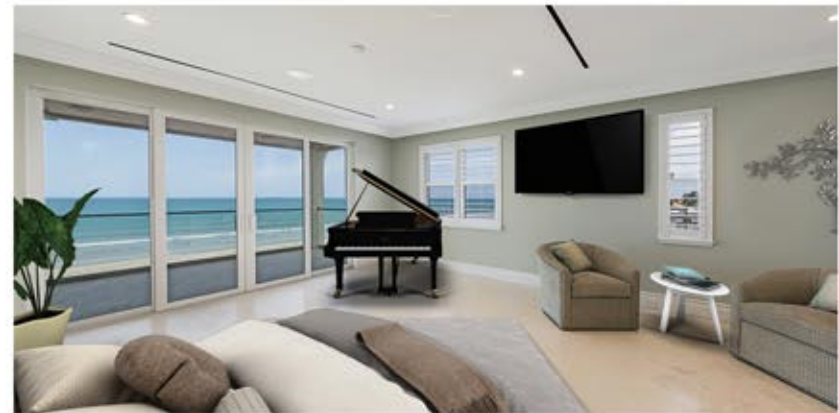

Luxurious, Carefree Beach Living

Location & Convenience

This luxury oceanfront condominium community features only 12 exclusive residences, all ideally located on the lush barrier island of Indialantic, Florida. Residents are mere steps away from the sandy beaches and all the luxurious amenities of the community.

Elegantly Appointed Baths

- Marble or granite counters with high quality fixtures and porcelain or stainless steel under-mounted basins
- Custom hardwood vanities with fully overlaid doors and full extension, soft-close drawers
- Large rainfall shower with frameless door adds a spacious feel to the already large master bath

Residence Floor Plans & Finishes

- Spacious open floor plans and floor-to-ceiling sliders enhance the panoramic ocean views found in nearly every room
- Direct oceanfront lanai captures flawless sunrises over the simmering Atlantic Ocean
- River views capture sunsets from the West
- Your choice from our selection of flooring can be custom laid throughout the residence
- Solid core interior doors are finished with lever-style hardware and accessories
- Extensive architectural millwork includes large cove crown moulding and substantial baseboards
- Architectural tray ceilings and bronze railings create warmth throughout the residence
- Guest bedroom suites offer generous closet space, full private baths and balconies